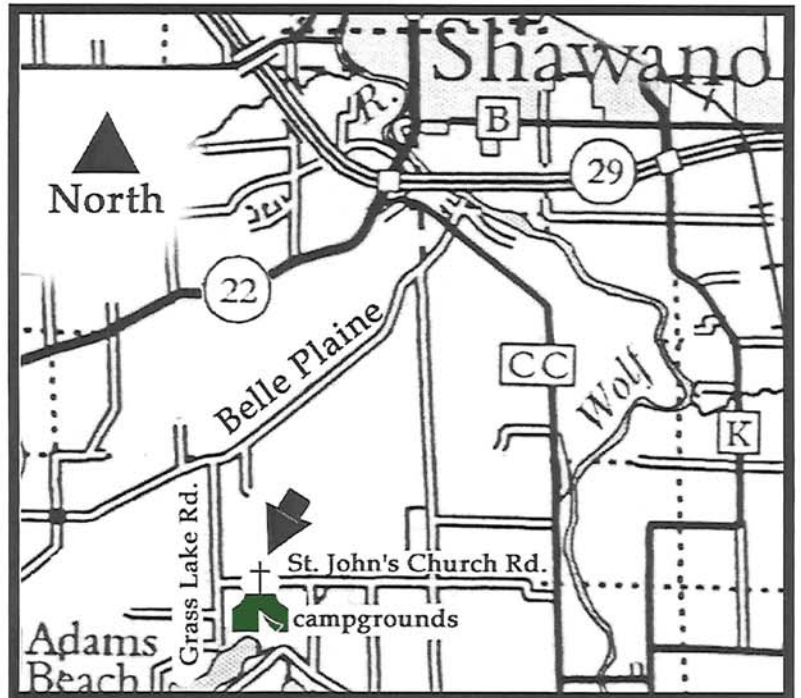

UPCI Wisconsin District Family Camp

Directions to the campgrounds from the south side of Shawano: from WI-22, turn left on County Hwy CC (.8 miles), bear right on Belle Plaine Ave. (2.8 miles), turn left on Grass Lake Road (proceed about one mile.)

Driving Directions to Shawano from Milw

- 1) Merge onto I-43 N. 107.7 miles
- 2) Merge onto WI-172 W via EXIT 180 toward WI-32 / A. STRAUBEL AIRPORT. 6.3 miles
- 3) Merge onto US-41 N toward MARINETTE. 3.8 miles
- 4) Take the SHAWANO AVE / WI-29 N / WI-32 N exit- EXIT 169- toward DOUSMAN ST. 0.2 miles
- 5) Turn LEFT onto WI-29 W / WI-32 N / SHAWANO AVE. Continue to follow WI-29 W. 29.9 miles
- 6) Take the WI-47 N / WI-55 N / WI-29-BR / CR-K exit- EXIT 227- toward SHAWANO. 0.2 miles
- 7) Turn RIGHT onto PIT RD. 0.2 miles
- 8) PIT RD becomes AIRPORT DR. 1.5 miles
- 9) Turn LEFT onto E GREEN BAY ST / WI-22 / WI-47 / WI-55. 0.7 miles
- 10) End at Shawano, WI 54166

Total Estimated Time: 2 hours, 35 minutes

Total Estimated Distance: 152 miles