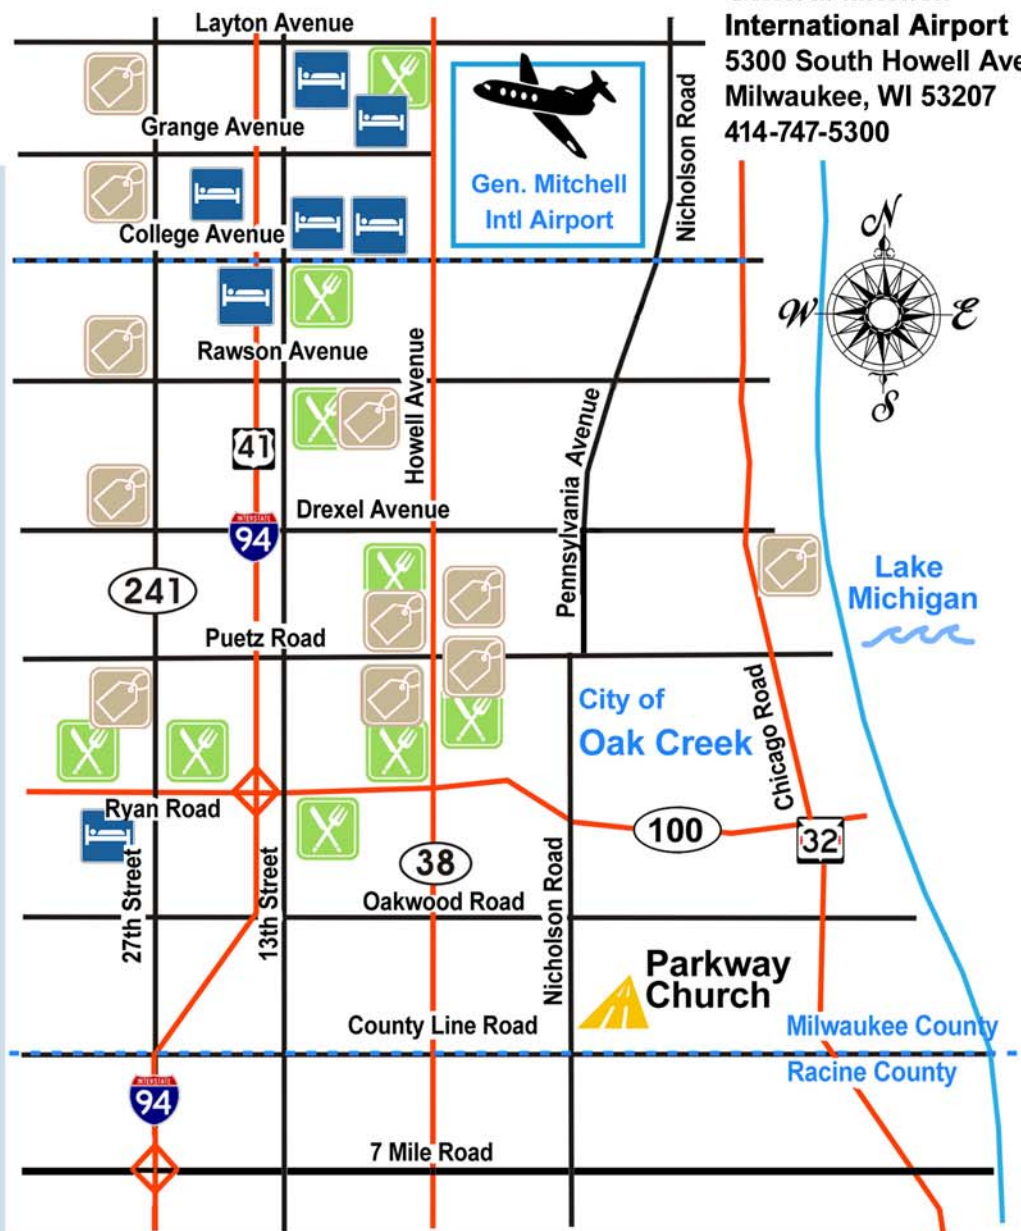

AREA DINING - SHOPPING - LODGING - TRAVEL INFO - Southeastern Milwaukee County

Courtesy of Parkway Church, 10940 S. Nicholson Rd. Oak Creek, WI 53154

414-571-2680 * www.parkwaychurch.ws

 DINING
  SHOPPING
 LODGING

General Mitchell International Airport
 5300 South Howell Ave.
 Milwaukee, WI 53207
 414-747-5300

LODGING

* Staybridge Suites Milw. - South
 9575 S. 27th St (27th at Ryan Rd.)
 414-761-3800

* Hyatt Place - Milwaukee Airport
 200 W. Grange Av.
 414-744-3600

Howell Av. - Hwy 38/Layton Av. - near the airport

Arby's * Culver's * Denny's * Jalapeno Loco * McDonald's * Oakland Gyros * Perkins
 Pizza Hut * Ponderosa * Rock Rococo's * Taco Bell

Howell Av. - Hwy. 38 - between Ryan & Drexel

13th Street - between Rawson & College

Applebee's * Burger King * McDonald's * Subway

27th Street - west of Expressway

Arizona Grill * La Toscana * Mulligan's Irish Pub & Grill

RESTAURANTS